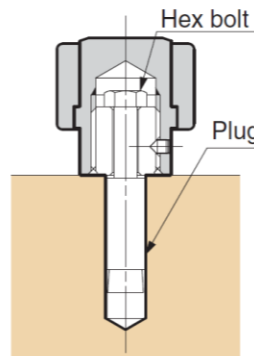

ZL-1801 *Zwei L* Stainless Steel Door Stopper

Features

- Floor mount type
- Superior "Zwei L Finish" - *Zwei L* represents the very pinnacle of ultra-premium Japanese hardware design. The contrasting bands of mirror finish and lustrous satin on a faceted profile give a jewel like finish that highlights and enhances any industrial design

Parts Included

- Hex bolt M8×75 (SUS)
- Plug (M8 drill ø14)
- Hex coach screw M8×50 (SUS)
- Hex key

Application for concrete,
tile, brick floor (Drill ø14)

Application for wood floor

No.	Part Name	Material	Finish/Colour
①	Body	Stainless Steel (SUS316)	Zwei L finish
②	Bumper	Rubber	Black
③	Axis	Stainless Steel (SUS316)	Plain