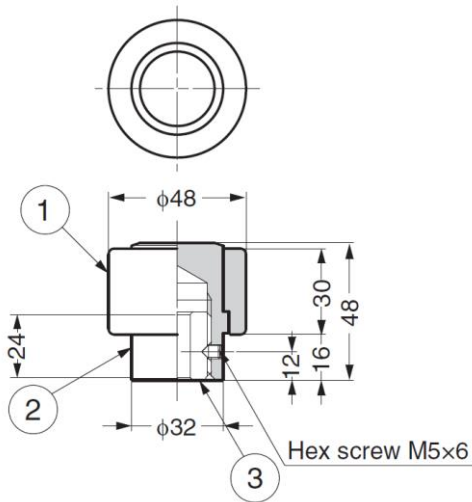

ZL-1801 *Zwei L* Stainless Steel Door Stopper

Features

- Floor mount type
- Superior "Zwei L Finish" - *Zwei L* represents the very pinnacle of ultra-premium Japanese hardware design. The contrasting bands of mirror finish and lustrous satin on a faceted profile give a jewel like finish that highlights and enhances any industrial design

Parts Included

- Hex bolt M8×75 (SUS)
- Plug (M8 drill ø14)
- Hex coach screw M8×50 (SUS)
- Hex key

Application for concrete,
tile, brick floor (Drill ø14)

Application for wood floor

No.	Part Name	Material	Finish/Colour
①	Body	Stainless Steel (SUS316)	Zwei L finish
②	Bumper	Rubber	Black
③	Axis	Stainless Steel (SUS316)	Plain