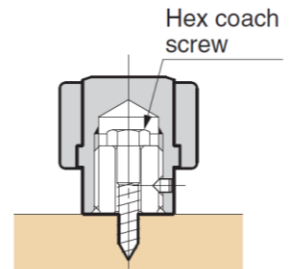

ZL-1801 *Zwei L* Stainless Steel Door Stopper

Features

- Floor mount type
- Superior "Zwei L Finish" - *Zwei L* represents the very pinnacle of ultra-premium Japanese hardware design. The contrasting bands of mirror finish and lustrous satin on a faceted profile give a jewel like finish that highlights and enhances any industrial design

Parts Included

- Hex bolt M8×75 (SUS)
- Plug (M8 drill ø14)
- Hex coach screw M8×50 (SUS)
- Hex key

Application for concrete,
tile, brick floor (Drill ø14)

Application for wood floor

No.	Part Name	Material	Finish/Colour
①	Body	Stainless Steel (SUS316)	Zwei L finish
②	Bumper	Rubber	Black
③	Axis	Stainless Steel (SUS316)	Plain